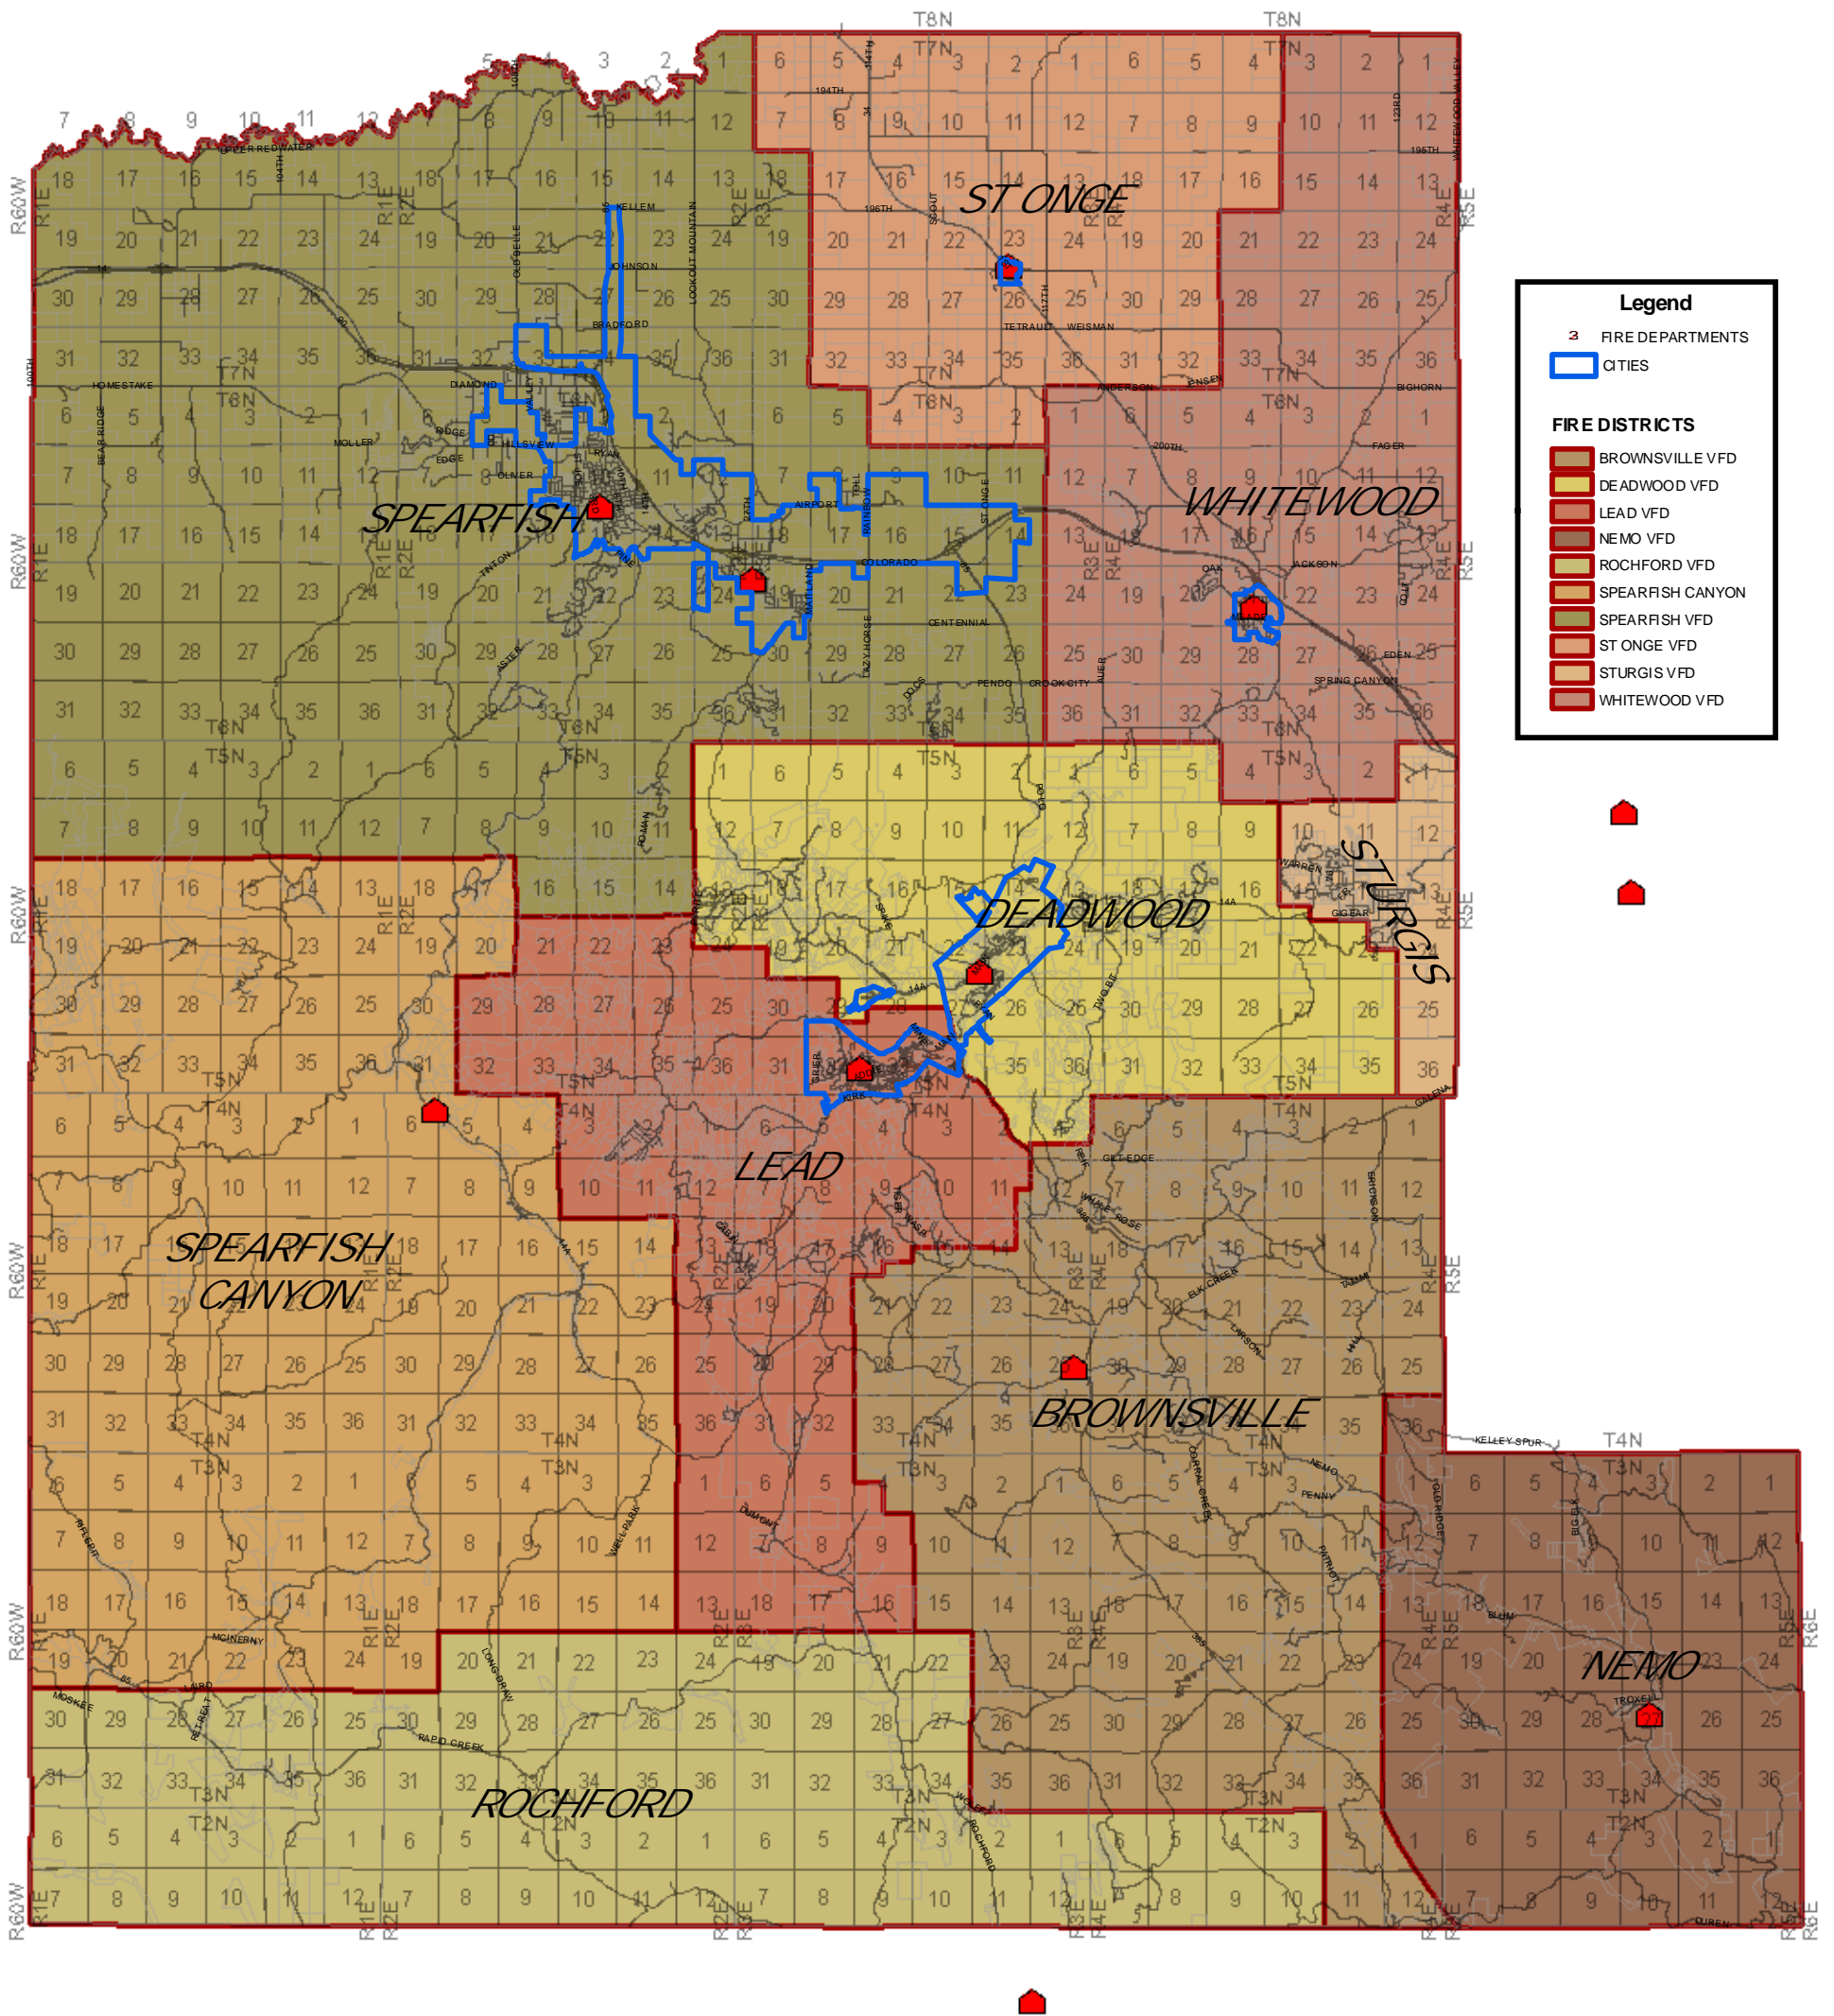

# Lawrence County Fire Districts

February 18, 2009

**Legend**

3 FIRE DEPARTMENTS

CITIES

**FIRE DISTRICTS**

- BROWNSVILLE VFD
- DEADWOOD VFD
- LEAD VFD
- NEMO VFD
- ROCHFORD VFD
- SPEARFISH CANYON
- SPEARFISH VFD
- ST ONGE VFD
- STURGIS VFD
- WHITEWOOD VFD

**Map Disclaimer:**  
 This map is not an official Lawrence County Map. The data on this map is provided "as is" without warranty of any representation of accuracy, timeliness, or completeness. The burden for determining accuracy, completeness, timeliness, merchantability, and fitness for or the appropriateness for use rests solely on the user.